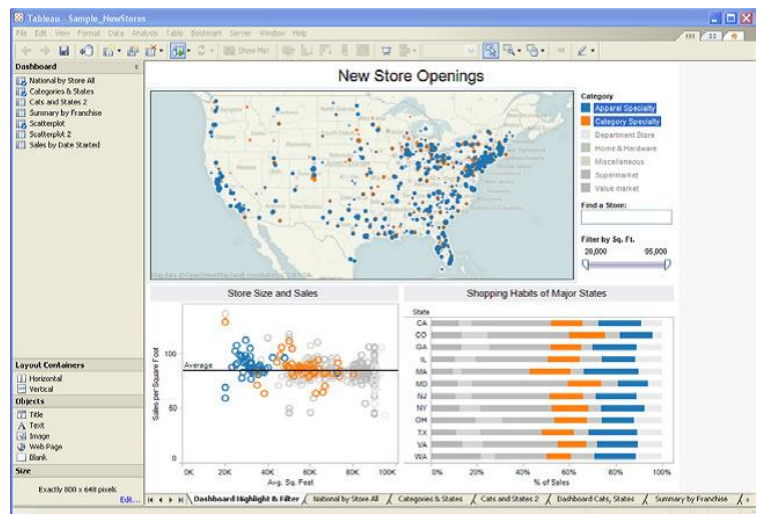

Natively visual and faster all around

Because Tableau works with your natural ability to process data visually, you get a huge advantage: speed. Drag and drop to change your analysis. Turn on one-click highlighting to identify trends. Add filter with another click. You can shift perspectives over and over again until you find that nugget of insight into your data.

Tableau’s Data Engine is blazing fast against massive data. With Tableau, you don’t have to use any less than all the data you need. You can bring your data right onto your laptop and enjoy an exceptional interactive response time.