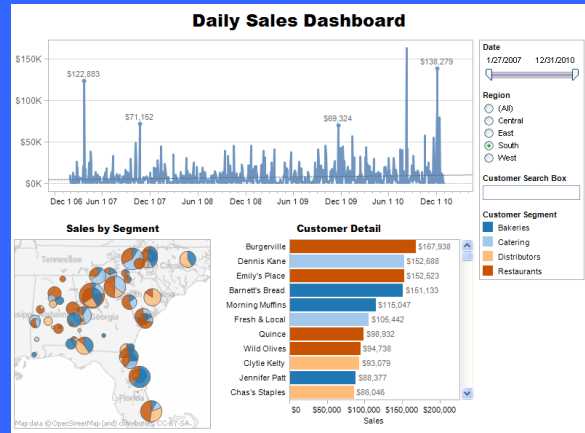

FYI Solutions is hosting a

Tableau 9.0

New Jersey Event

Tableau is an easy to use, rapid-fire business intelligence right at your finger-tips. No programming required.

Date:

Tuesday May 19, 2015

Time:

3:00 to 6:00 PM

Location:

Mt. Kemble Corporate Center
360 Mount Kemble Ave
Morristown, NJ 07960

Agenda

3:00-3:30 - Registration
3:30-4:30 - Presentation
4:30-5:00 - Q&A, Hands-On
5:00-6:00 - Happy Hour

Register Online!

Join Us!

We want you to see Tableau 9.0 in action.

Whether you are curious about Tableau or a seasoned user, come see the new and existing features that create faster and smarter data analysis.

- Presentation of the new, optimized Tableau
- Show Tableau integration with open source R for predictive analytics
- Broadly address the Tableau data integration/blending topic